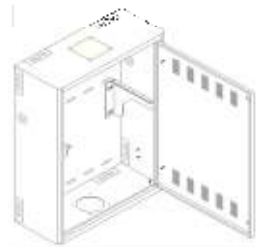

LDF Wall Cabinets